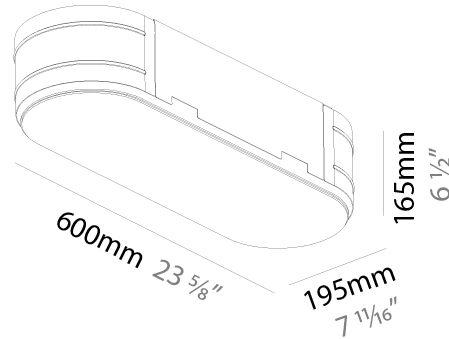

GENERAL

Series: Smoothy
 Subseries: Smoothy Standard
 Brand: Prolicht
 Division: Architectural
 Mounting Type: Trimless
 Mounting Location: Ceiling
 Subcategory: Ambient

PHYSICAL

Shape: Square
 Length (mm): 370
 Length (in): 14 ⁹/₁₆"
 Width (mm): 370
 Width (in): 14 ⁹/₁₆"
 Depth (mm): 176
 Depth (in): 6 ¹⁵/₁₆"
 Ceiling Thickness (mm): 10 / 12.5 / 15 / 25 / 30
 Ceiling Thickness (in): 3/8 or 1/2 or 9/16 or 1 or 1 3/16
 Min. Recessing Depth (mm): 200
 Min. Recessing Depth (in): 7 ⁷/₈"
 Light Distribution: Direct
 Weight (kg): 4.236
 Weight (lbs): 9.32
 Diffuser: PMMA - Opal
 Fixture Material: Extruded Aluminum / Steel
 Cut-out Measurements: 405mm / 15 15/16" x 405mm 15 15/16"
 Upon Request: Unique Sizes Unique Ceiling Thickness Unique Mounting Depth Spot Inserts

GENERAL

Series: Smoothy
Subseries: Smoothline
Brand: Prolicht
Division: Architectural
Mounting Type: Trimless
Mounting Location: Ceiling
Subcategory: Ambient

PHYSICAL

Shape: Oval
Length (mm): 600
Length (in): 23 5/8
Width (mm): 195
Width (in): 7 11/16
Depth (mm): 165
Depth (in): 6 1/2
Ceiling Thickness (mm): 10 / 12.5 / 15 / 25 / 30
Ceiling Thickness (in): 3/8 or 1/2 or 9/16 or 1 or 1 3/16
Min. Recessing Depth (mm): 180
Min. Recessing Depth (in): 7 1/16
Light Distribution: Direct
Weight (kg): 3.8
Weight (lbs): 7.6
Diffuser: PMMA - Opal
Fixture Material: Extruded Aluminum / Steel
Cut-out Measurements: 635mm / 25" x 230mm / 9 1/16"
Upon Request: Unique Sizes Unique Ceiling Thickness Unique Mounting Depth Spot Inserts

OPTICAL

RATINGS AND CERTIFICATIONS

Certified By: Certified for North American Standards
IP rating: IP20

PROJECT
TYPE
SPECIFIER
QUANTITY
DATE

635mm x 230mm
25" x 9 1/16"

10 | 12 1/2 | 15 | 25 | 30mm
3/8" | 1/2" | 9/16" | 1" | 3/16"