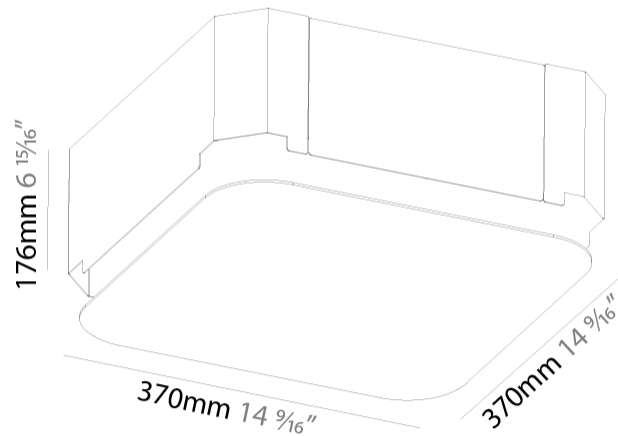

PHYSICAL

Shape: Square
Length (mm): 370
Length (in): 14 ⁹/₁₆"
Width (mm): 370
Width (in): 14 ⁹/₁₆"
Depth (mm): 176
Depth (in): 6 ¹⁵/₁₆"
Ceiling Thickness (mm): 10 / 12.5 / 15 / 25 / 30
Ceiling Thickness (in): 3/8 or 1/2 or 9/16 or 1 or 1 3/16
Min. Recessing Depth (mm): 200
Min. Recessing Depth (in): 7 ⁷/₈"
Light Distribution: Direct
Weight (kg): 4.236
Weight (lbs): 9.32
Diffuser: PMMA - Opal
Fixture Material: Extruded Aluminum / Steel
Cut-out Measurements: 405mm / 15 15/16" x 405mm 15 15/16"
Upon Request: Unique Sizes Unique Ceiling Thickness Unique Mounting Depth Spot Inserts

ELECTRICAL

Lamp Type: LED (Zhaga Standard)
Input Wattage (W): 13.2
Total Output Wattage (W): 12.4
Dimming: Non-Dimmable
Driver Included: Yes
Driver Location: Integrated
Driver Type: Constant Current - Universal
Driver Class: Class 2
Input Voltage (V): 120 - 277
Constant Current (MA): 350
Upon Request: (Not included - see components) Integral: 0-10Vdc dimming / Phase dimming 120Vac only

LED

Color Temperature (°K): 3000 / 3500 / 4000
Max. Delivered Lumen (lm): 1090 / 1107 / 1130
CRI: >80 CRI
Efficiency (%): 0.804
Lamp Life (hrs): 50000
Upon Request: RGB-W Tunable White Special Color Temperature CRI90

OPTICAL

RATINGS AND CERTIFICATIONS

Certified By: Certified for North American Standards
IP rating: IP20

PROJECT
TYPE
SPECIFIER
QUANTITY
DATE

200mm 7 7/8" 405mm x 405mm 15 15/16" x 15 15/16" 10 | 12 1/2 | 15 | 25 | 30mm 3/8" 1/2" 9/16" 1" 1 3/16"