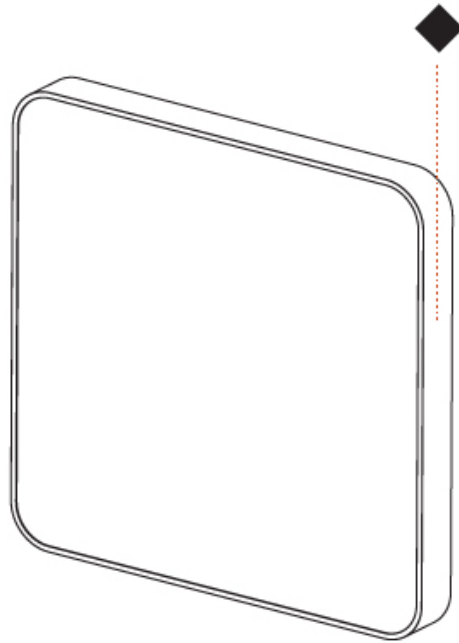

SMOOTHY FLAT SURFACE

A3D052-

PROJECT

TYPE

SPECIFIER

QUANTITY

DATE

SMOOTHY COLOR FINISH CHART