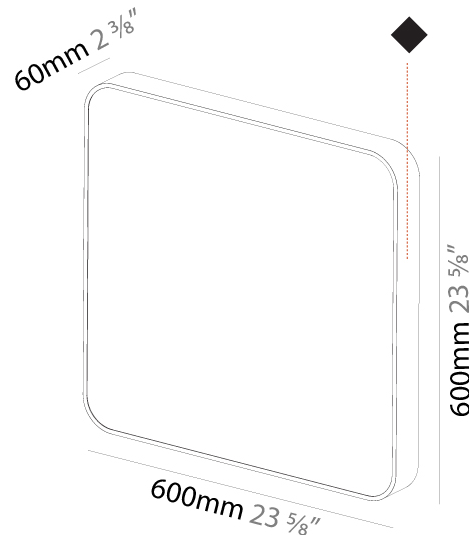

GENERAL

Series: Smoothy
Subseries: Smoothy Flat
Brand: Prolicht
Division: Architectural
Mounting Type: Surface
Mounting Location: Ceiling
Subcategory: Ambient

PHYSICAL

Shape: Square
Length (mm): 600
Length (in): 23 ⁵/₈
Height (mm): 600
Depth (mm): 60
Height (in): 23 ⁵/₈
Depth (in): 2 ³/₈
Light Distribution: Direct
Weight (kg): 8.458
Weight (lbs): 18.61
Diffuser: PMMA - Opal
Fixture Finish: SSR / BKV / CWI / CRY / HAB / UFT / ITA / RUA / FTG / MYG / LOD / PUS / FRO / FUP / KIA / POP / BLS / SPG / MEY / GOH / GUM / CHC / COM / ABZ / JAG / OBR / MOS / ROR
Fixture Material: Extruded Aluminum / Steel

ELECTRICAL

Lamp Type: LED (Zhaga Standard)
Input Wattage (W): 55
Total Output Wattage (W): 49.7
Dimming: Non-Dimmable
Driver Included: Yes
Driver Location: Integrated
Driver Type: Constant Current - Universal
Driver Class: Class 2
Input Voltage (V): 120 - 277
Constant Current (MA): 350
Upon Request: (Not included - see components) Integral: 0-10Vdc dimming / Phase dimming 120Vac only

LED

Color Temperature (°K): 3000 / 3500 / 4000
Max. Delivered Lumen (lm): 4810 / 4880 / 4980
CRI: >80 CRI
Lamp Life (hrs): 50000

OPTICAL

RATINGS AND CERTIFICATIONS

Certified By: Certified for North American Standards
IP rating: IP20